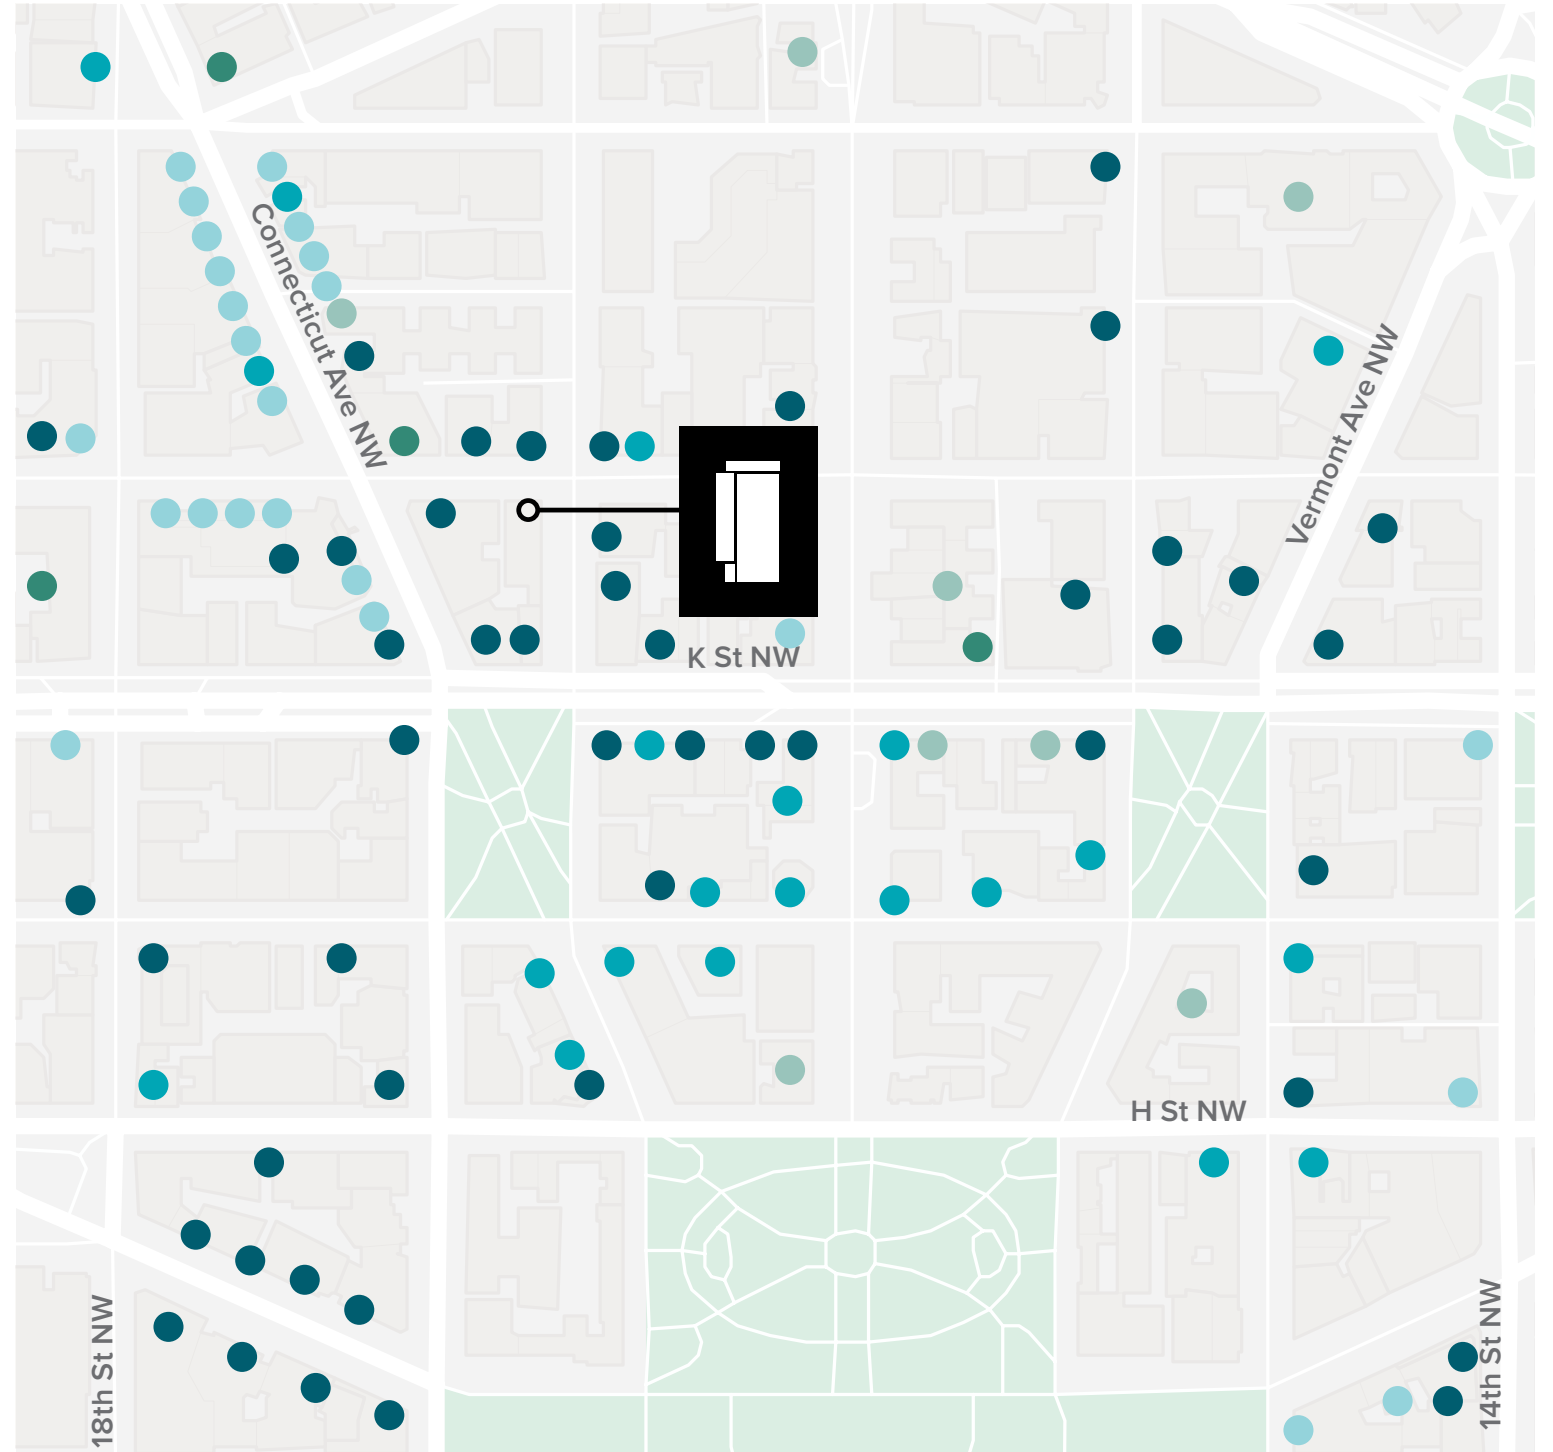

# DISTRICT CENTRALITY

# DISTRICT CENTRALITY

Surround your team with inspiration and purpose in the heart of the nation's capital, with proximity to an array of eateries, retail, and transit. Just moments from multiple transit stations and minutes from Union Station and Reagan National Airport, this locale is ideally situated for going further, faster. With underground parking available for office tenants and a secure bike room complete with repair station, commutes are streamlined and routines, simplified.

## metro

Farragut West ● ● ●

7 min

Farragut North ●

2 min

Dupont Circle ●

11 min

McPherson Square ● ● ●

## train

Union Station

20 min